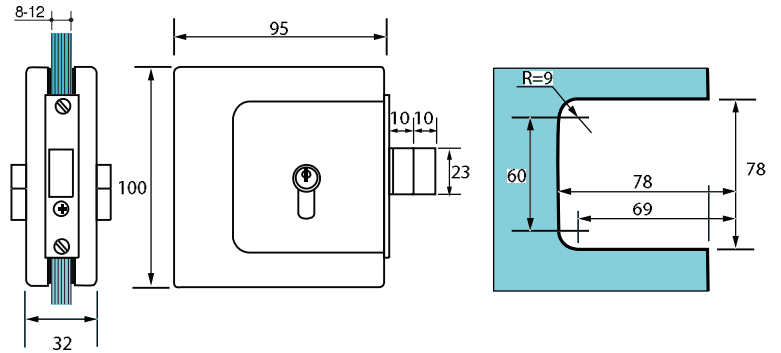

V572

Central lock with european cylinder and latch
Serratura centrale a cilindro europeo con scrocco