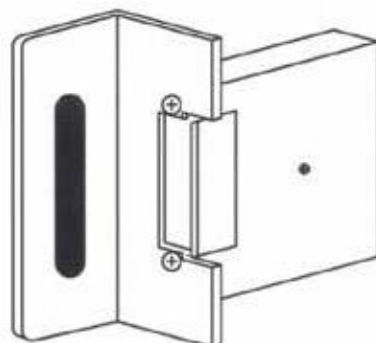

Sliding closure protection

DC IN port and digital key board

On-off button

Card induction area

GI20 with ears

glass preparation

ear / handle version

hole version

V572

Central lock with european cylinder and latch
Serratura centrale a cilindro europeo con scrocco

V574

Strike box with electric strike and stop for V572
Controcartella con battuta e bocchetta elettrica per serratura centrale V572

V575

L shape stop with electric strike for V572
Battuta a muro con bocchetta elettrica per serratura centrale V572

MRL01

Central door rail with latch / lock for electric strike
Maniglione con serratura per bocchetta

MRS01

Central door rail with electric strike
 Maniglione con bocchetta elettrica

MRL01

Central door rail with latch / lock for electric strike
 Maniglione con serratura a scrocco

MRS01

Central door rail with electric strike
 Maniglione con bocchetta elettrica