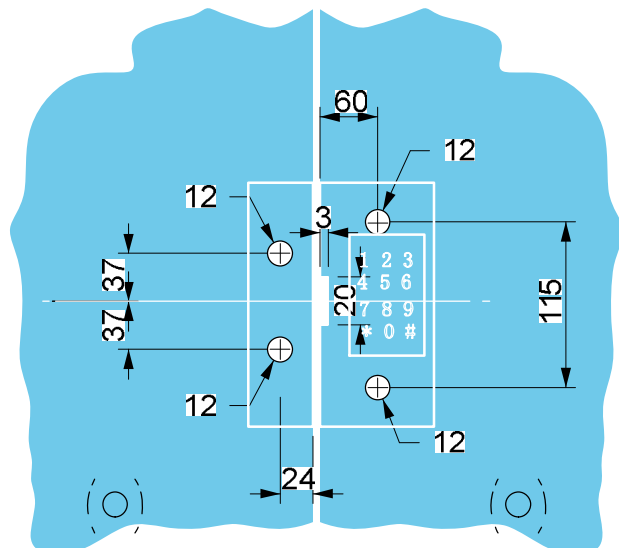

Sliding closure protection

DC IN port and digital key board

On-off button

Card induction area

GI20 with ears

glass preparation

ear / handle version

hole version

V575

L shape stop with electric strike for V572
Battuta a muro con bocchetta elettrica per serratura centrale V572

MRL01

Central door rail with latch / lock for electric strike
Maniglione con serratura per bocchetta