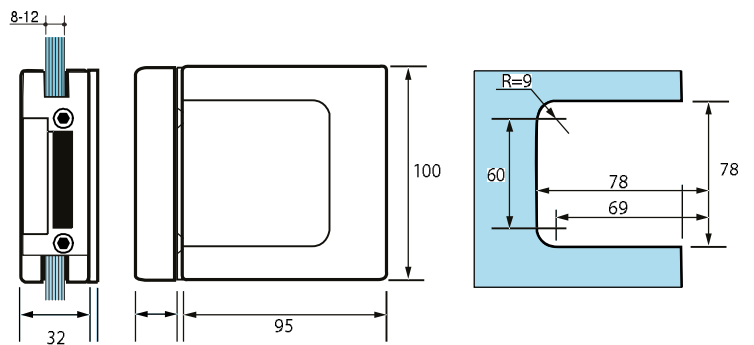

V574

Strike box with electric strike and stop for V572
Controcartella con battuta e bocchetta elettrica per serratura centrale V572