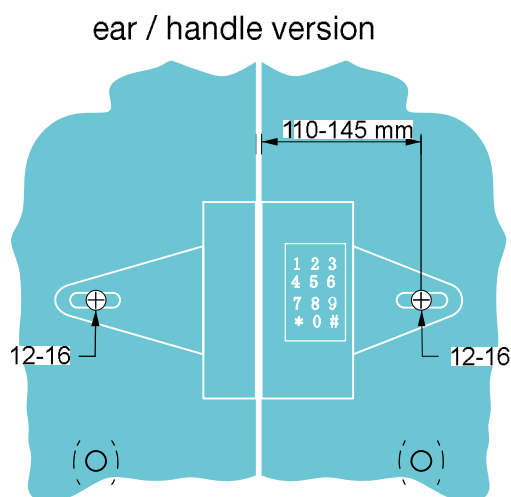

5. CYLINDERS, ELECTRONIC LOCKS & STRIKES

V016

V017

V018

V019

Electronic Locks

MR63 DIGITAL LOCK

- Hi-tech touch screen digital keypad
- Remote control / Pin number for retry
- Internal forced locking mode for night or increasing security level
- Luxurious style and hidden safe key
- Low battery warning
- 9V Battery emergency back up
- Waterproof structure

MR63

INSTALLATION TEMPLATE

TECHNICAL PARAMATERS

Working voltage	6v (4pcs AA batteries)
Battery life time	5000 times
Static current	≤ 80 μ A
Working current	<200mA
Temperature	0 ~ 75°C
Distance	10m
Emergency back up	9V battery (1pc)