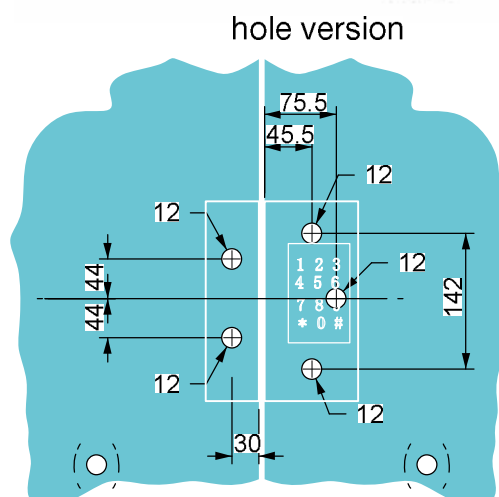

5. CYLINDERS, ELECTRONIC LOCKS & STRIKES

V016

V017

V018

V019

Electronic Locks

MR63 DIGITAL LOCK

- Hi-tech touch screen digital keypad
- Remote control / Pin number for retry
- Internal forced locking mode for night or increasing security level
- Luxurious style and hidden safe key
- Low battery warning
- 9V Battery emergency back up
- Waterproof structure

MR63

INSTALLATION TEMPLATE

TECHNICAL PARAMATERS

Working voltage	6v (4pcs AA batteries)
Battery life time	5000 times
Static current	≤ 80 μ A
Working current	<200mA
Temperature	0 ~ 75°C
Distance	10m
Emergency back up	9V battery (1pc)

V575

L shape stop with electric strike for V572
Battuta a muro con bocchetta elettrica per serratura centrale V572

MRL01

Central door rail with latch / lock for electric strike
Maniglione con serratura per bocchetta