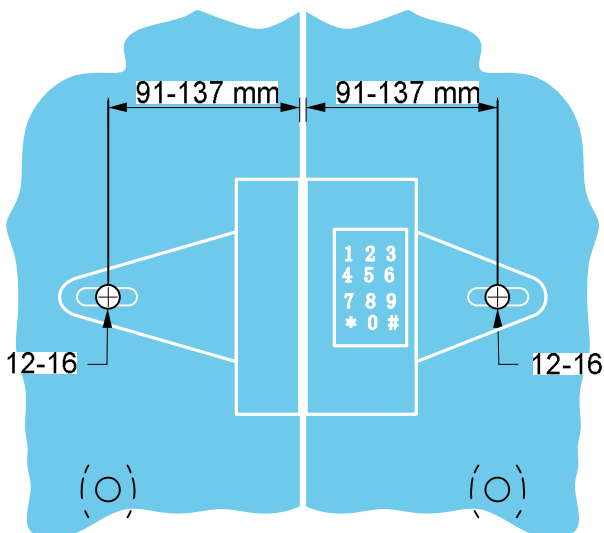

Sliding closure protection

DC IN port and digital key board

On-off button

Card induction area

GI20 with ears

glass preparation

ear / handle version

hole version